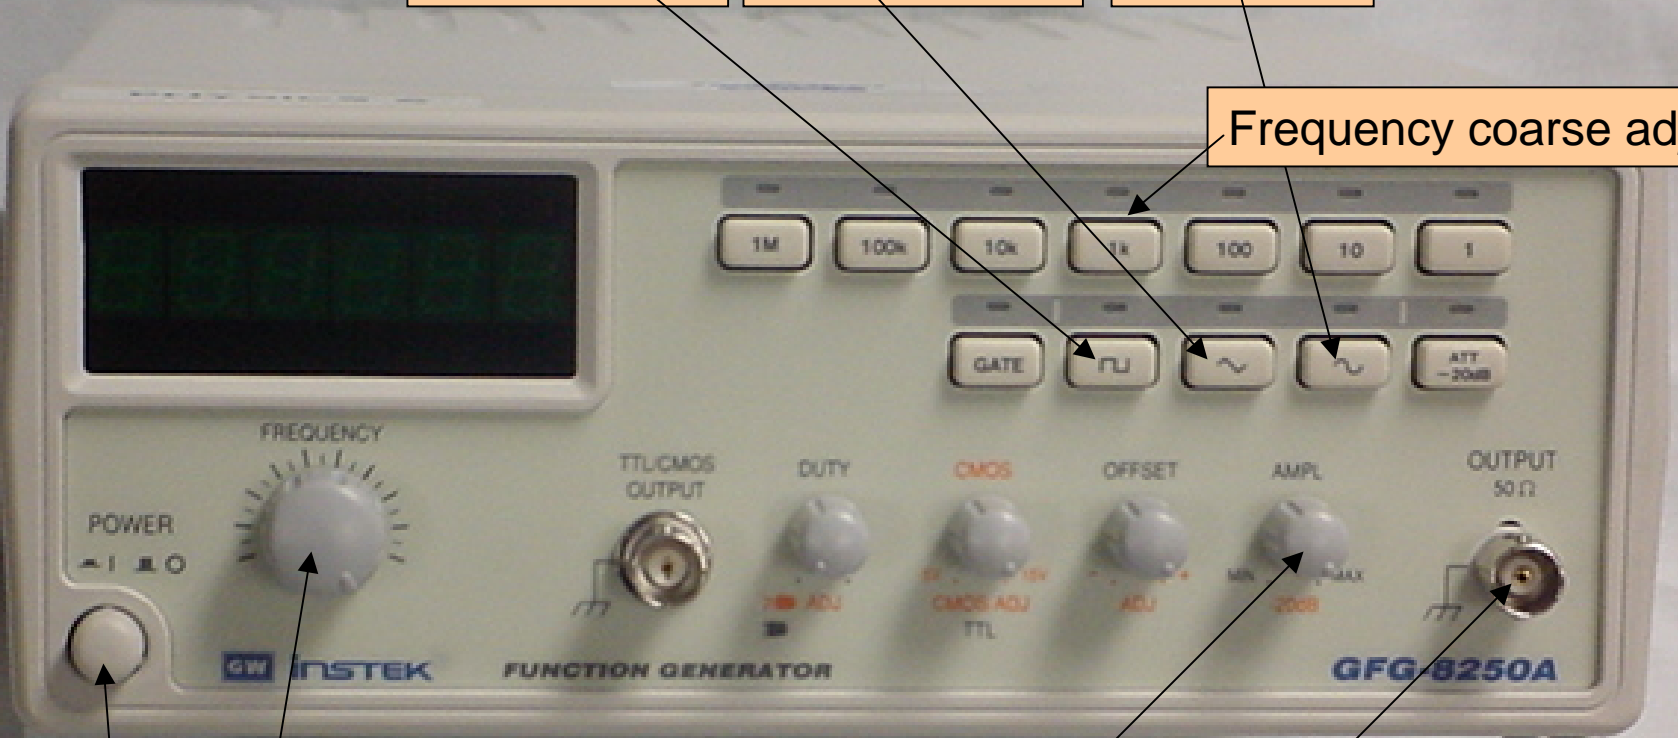

Square wave

Triangle wave

Sine wave

Frequency coarse adjust

Frequency fine adjust

Amplitude

Output

On/Off switch

Function Generator

Channel 1 vertical scale in V/cm

Channel 1 vertical scale offset

Channel 2 vertical scale offset

Channel 2 vertical scale in V/cm

Oscilloscope

Channel 1 input

Channel 2 input

Horizontal scale control