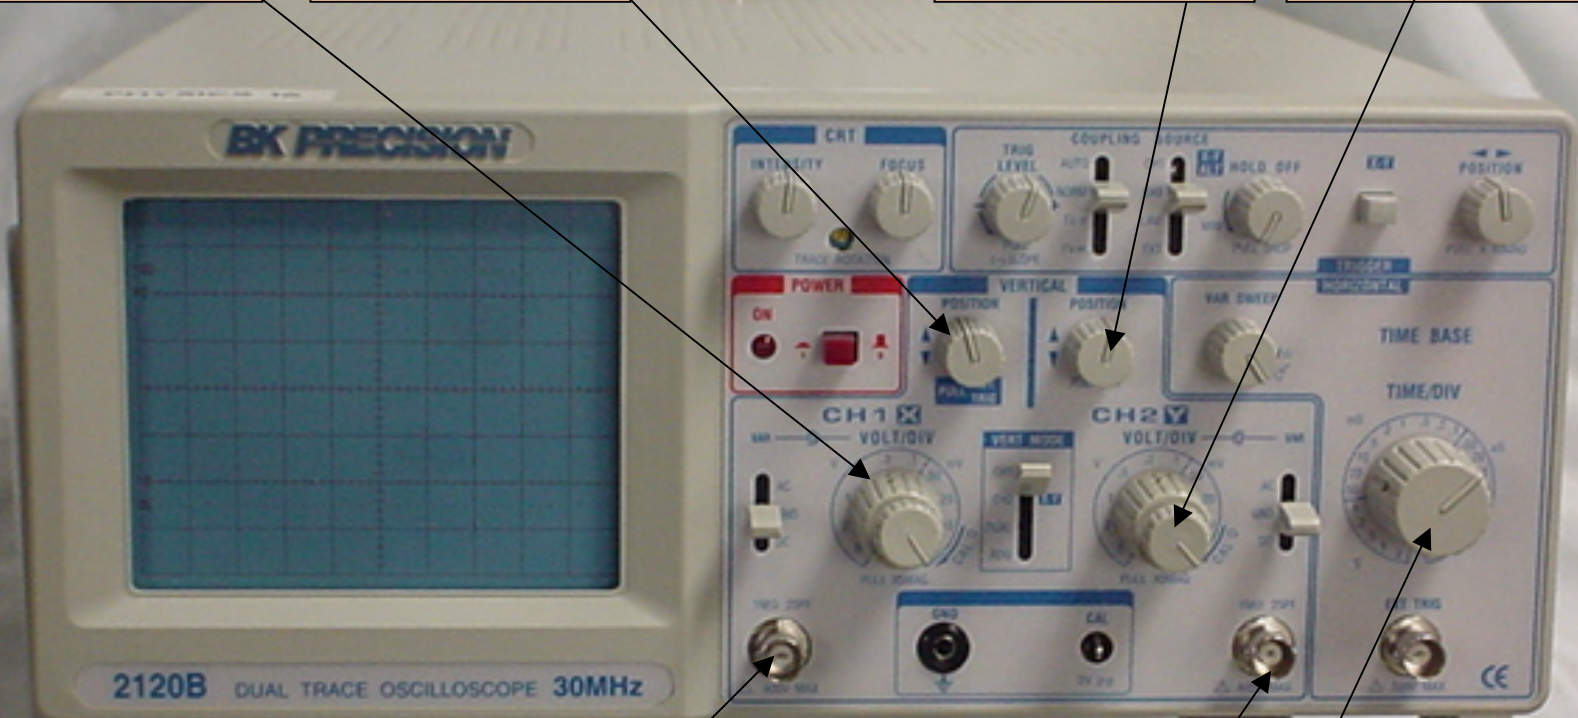

Square wave

Triangle wave

Sine wave

Frequency coarse adjust

Frequency fine adjust

Amplitude

Output

On/Off switch

Function Generator

Channel 1 vertical scale in V/cm

Channel 1 vertical scale offset

Channel 2 vertical scale offset

Channel 2 vertical scale in V/cm

Oscilloscope

Channel 1 input

Channel 2 input

Horizontal scale control